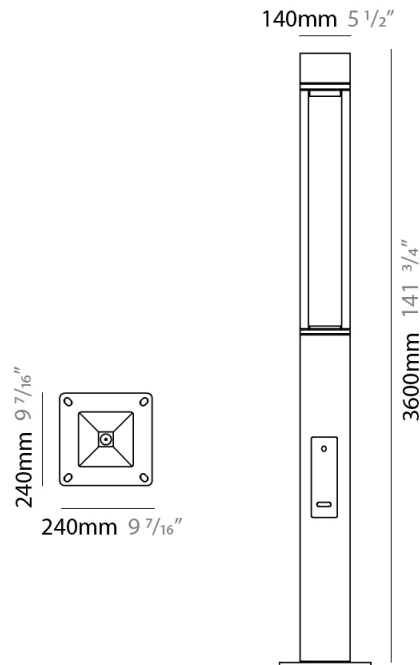

1. To build a product code in our configurator select the specify button on the base model # product page
2. To build a manual product code on this datasheet choose from the options listed below in blue font and add the suffix to the base model #

GENERAL

Series: T4
Brand: Platek
Division: Exterior
Mounting Type: Post
Mounting Location: Above Ground
Subcategory: Pedestrian

PHYSICAL

Shape: Rectangle
Length (mm): 240
Length (in): 9 7/16
Width (mm): 140
Width (in): 5 1/2
Height (mm): 3600
Height (in): 141 3/4
Light Distribution: Direct
Screws: A4 stainless steel
Diffuser: 4mm extra-clear flat tempered glass
Fixture Finish: [BLK](#) / [WHI](#) / [GRY](#) / [COR](#) / [ANT](#) / [BRZ](#)
Fixture Material: Extruded Aluminum

ELECTRICAL

Lamp Type: LED
Input Wattage (W): 39
Total Output Wattage (W): 36
Dimming: Non-Dimming / Phase Dimming (120vac Only)
Driver Included: Yes
Driver Location: Integrated
Driver Type: Constant Current - Universal
Driver Class: Class 2
Input Voltage (V): 120 - 277
Constant Current (MA): 1050
Upon Request: (Not included - see components [IP65 or higher enclosure to be supplied by others]): Remote: 0-10Vdc dimming

LED

Color Temperature (°K): [3000](#) / [4000](#)
Max. Delivered Lumen (lm): 3820 / 3970
Nominal Lumen (lm): 4900 / 5145
CRI: >80 CRI
Lamp Life (hrs): 60000

OPTICAL

RATINGS AND CERTIFICATIONS

Certified By: Certified for North American Standards
IP rating: IP65
IK Rating: IK10
Bug Rating: B2 U0 G1