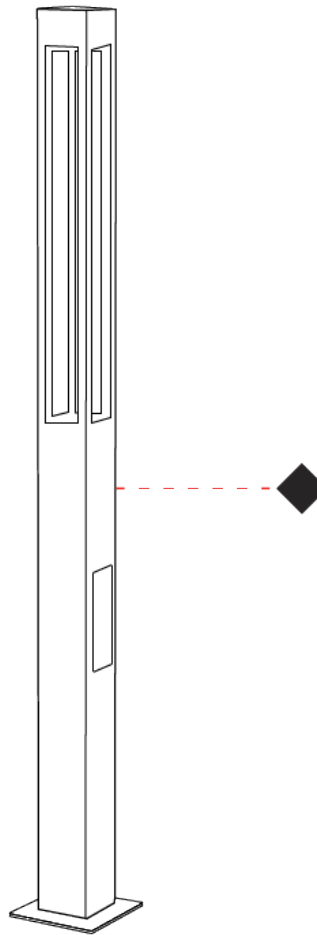

T4 POST

E9B181-

PROJECT

TYPE

SPECIFIER

QUANTITY

DATE

E