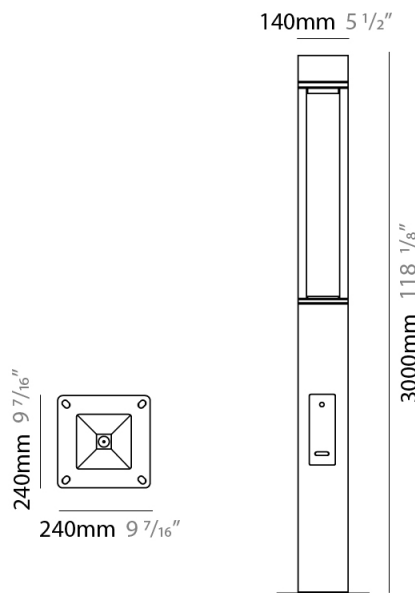

1. To build a product code in our configurator select the specify button on the base model # product page
2. To build a manual product code on this datasheet choose from the options listed below in blue font and add the suffix to the base model #

GENERAL

Series: T4
Brand: Platek
Division: Exterior
Mounting Type: Post
Mounting Location: Above Ground
Subcategory: Pedestrian

PHYSICAL

Shape: Rectangle
Length (mm): 240
Length (in): 9 7/16
Width (mm): 140
Width (in): 5 1/2
Height (mm): 3000
Height (in): 118 1/8
Light Distribution: Direct
Screws: A4 stainless steel
Diffuser: 4mm extra-clear flat tempered glass
Fixture Finish: [BLK](#) / [WHI](#) / [GRY](#) / [COR](#) / [ANT](#) / [BRZ](#)
Fixture Material: Extruded Aluminum

ELECTRICAL

Lamp Type: LED
Input Wattage (W): 39
Total Output Wattage (W): 36
Dimming: Non-Dimming / Phase Dimming (120vac Only)
Driver Included: Yes
Driver Location: Integrated
Driver Type: Constant Current - Universal
Driver Class: Class 2
Input Voltage (V): 120 - 277
Constant Current (MA): 1050
Upon Request: (Not included - see components [IP65 or higher enclosure to be supplied by others]): Remote: 0-10Vdc dimming

LED

Color Temperature (°K): [3000](#) / [4000](#)
Max. Delivered Lumen (lm): 3820 / 3970
Nominal Lumen (lm): 4900 / 5145
CRI: >80 CRI
Lamp Life (hrs): 60000

OPTICAL

RATINGS AND CERTIFICATIONS

Certified By: Certified for North American Standards
IP rating: IP65
IK Rating: IK10
Bug Rating: B2 U0 G1